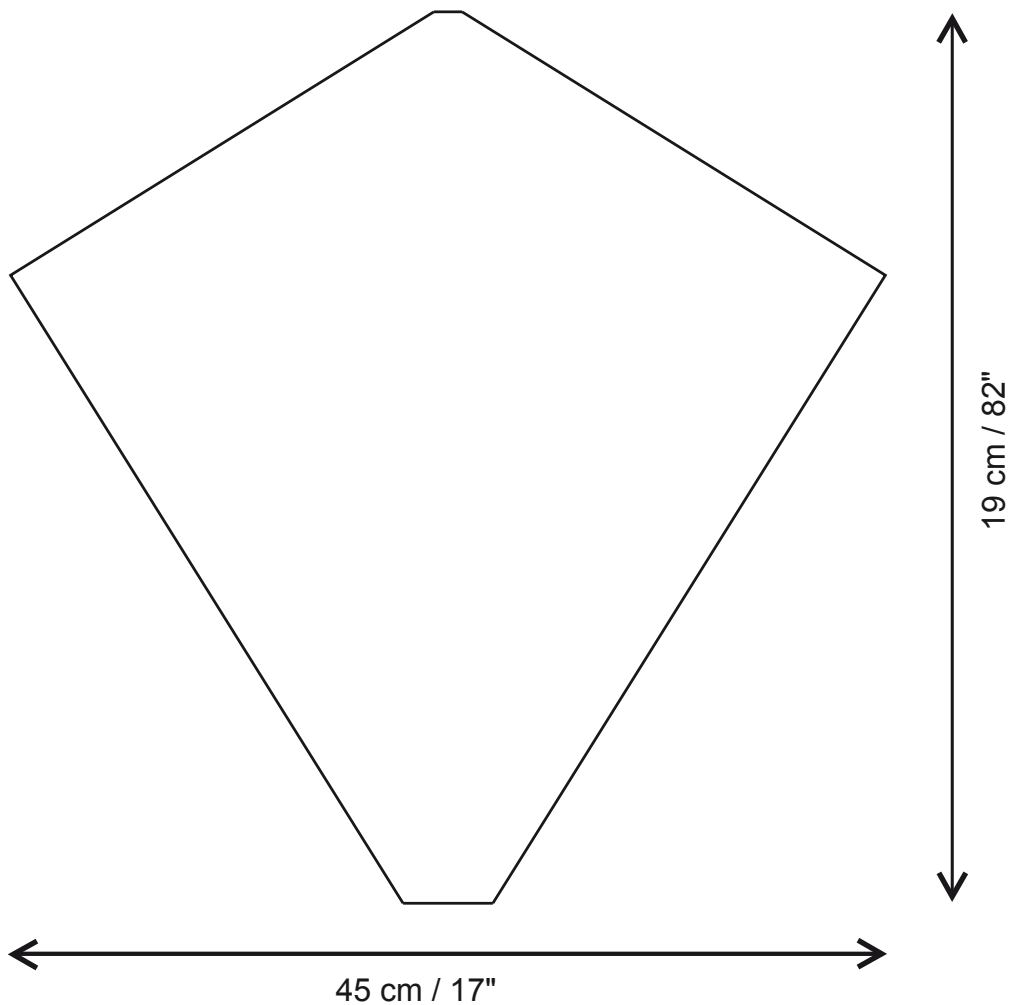

Eco Line - Eddy 50cm

Product Specification:

Sail: Polyester
Line: Polyester 10kp 25m on winder
Wind Range: 6-38km/h / 4-24mph
Age: 5+

INVENTO GmbH

Klein Feldhus 1
D-26180 Rastede-Neusüdende

Telefon +49 (0) 44 02 92 62 - 0
Telefax +49 (0) 44 02 92 62 29
E-Mail service@invento-hq.com
Internet www.invento-hq.com
www.inventopromotion.com
www.powerkites.de