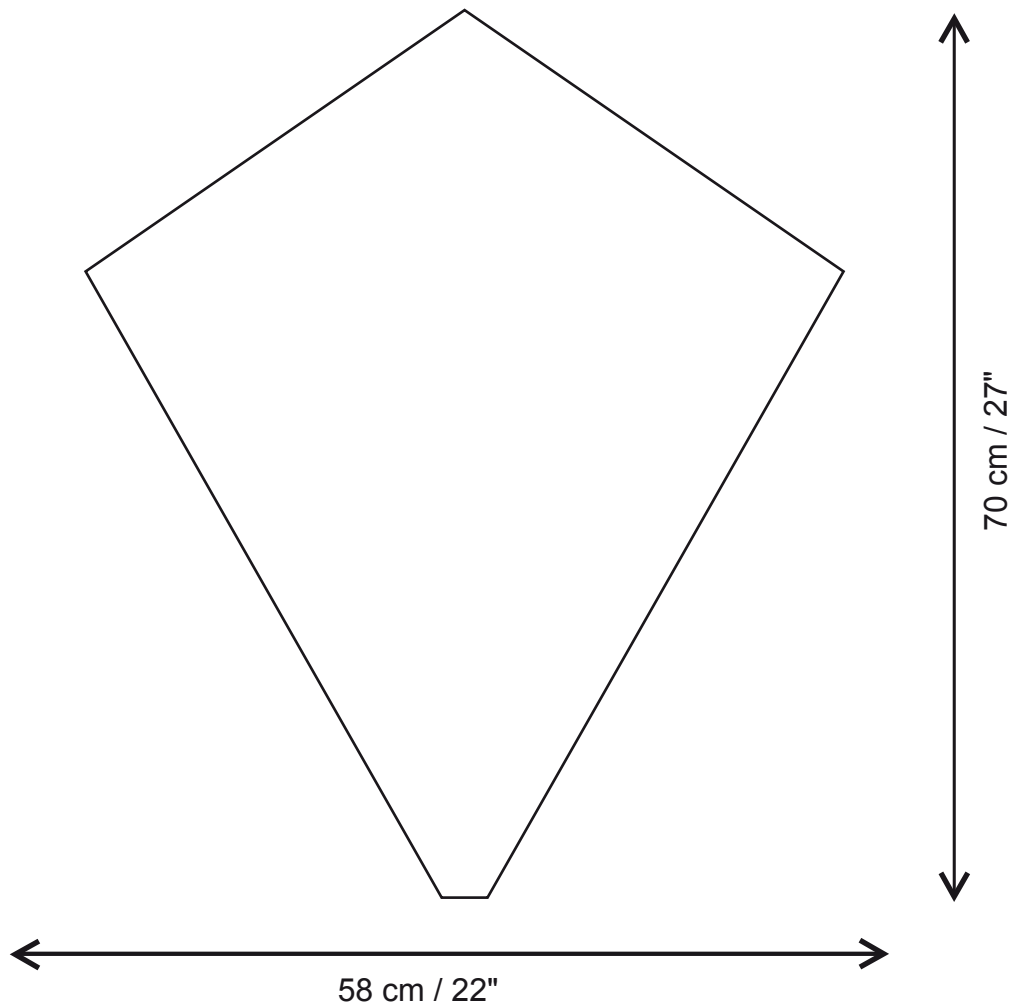

Eco Line - Eddy 70cm

Product Specification:

Sail: Polyester
Line: Polyester 17kp 25m on winder
Wind Range: 6-38km/h / 4-24mph
Age: 5+

INVENTO GmbH

Klein Feldhus 1
D-26180 Rastede-Neusüdende

Telefon +49 (0) 44 02 92 62 - 0
Telefax +49 (0) 44 02 92 62 29
E-Mail service@invento-hq.com
Internet www.invento-hq.com
www.inventopromotion.com
www.powerkites.de