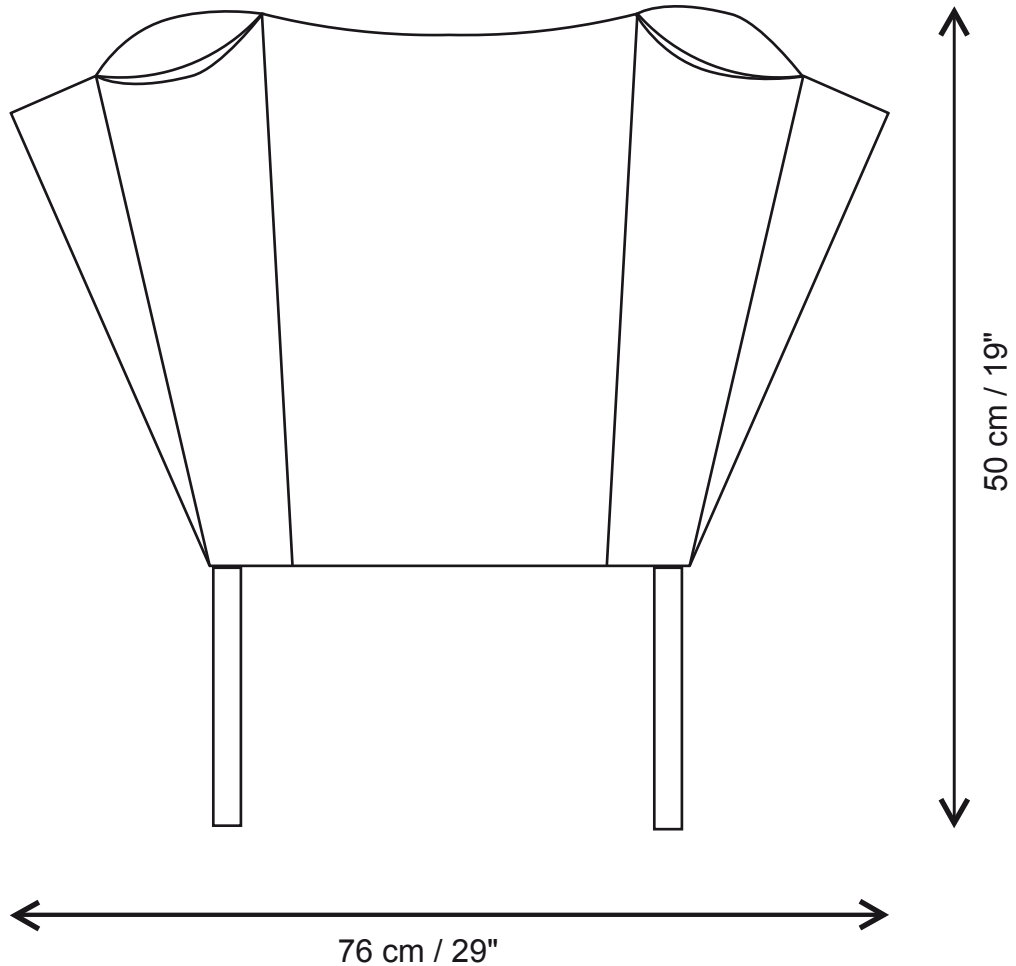

HQ Sleddys

Product Specification:

Sail: Ripstop Polyester
Line: Polyester 17kp 60m on winder
Wind Range: 6-49km/h / 4-31mph
Age: 5+

INVENTO GmbH

Klein Feldhus 1
D-26180 Rastede-Neusüdende

Telefon +49 (0) 44 02 92 62 - 0
Telefax +49 (0) 44 02 92 62 29
E-Mail service@invento-hq.com
Internet www.invento-hq.com
www.inventopromotion.com
www.powerkites.de