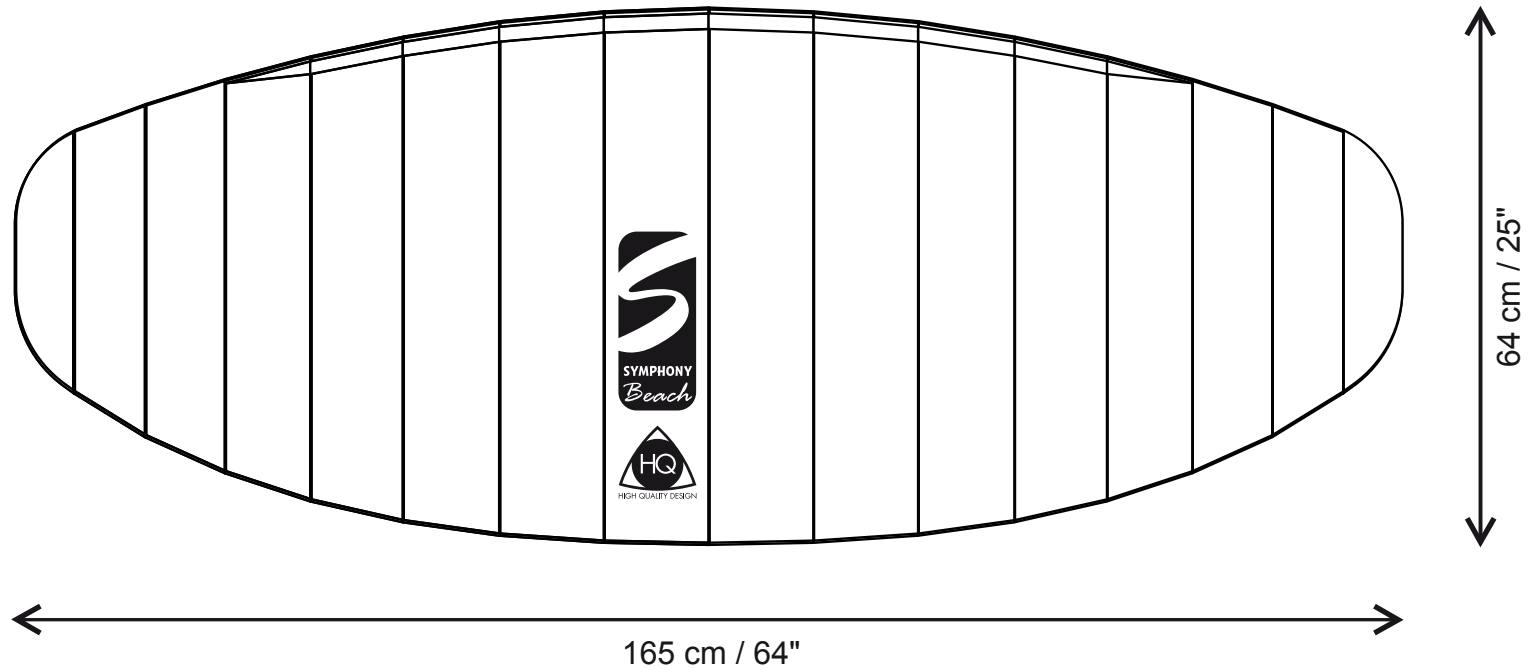

Symphony Beach 1.7

Product Specification:

Sail: Ripstop Nylon
Line: Blendline 70kp 2 x 25m incl. winder
Wind Range: 8-49km/h / 5-31mph
Age: 12+

INVENTO GmbH

Klein Feldhus 1
D-26180 Rastede-Neusüdende

Telefon +49 (0) 44 02 92 62 - 0
Telefax +49 (0) 44 02 92 62 29
E-Mail service@invento-hq.com
Internet www.invento-hq.com
www.inventopromotion.com
www.powerkites.de